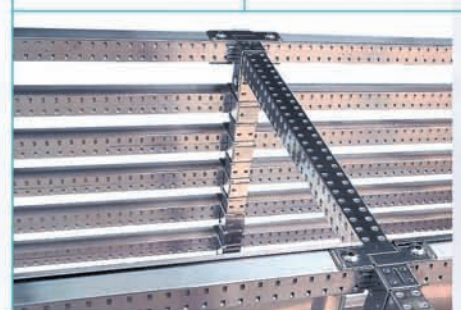

SUPER INOX

stainless steel
shelving

MODULAR STEEL STORAGE SYSTEMS

METALSISTEM

SUPER INOX

stainless steel shelving

The innovative SUPER INOX stainless steel shelving series provides a comprehensive answer to modern hygiene standards and corrosion resistance requirements for the food industry, as well as pharmaceutical and chemical sectors. This shelving system is suited for applications in refrigerated cells, industrial kitchens and food preparation industries as well as pharmaceutical and corrosive chemicals processing laboratories. It is also highly suited for interior design and shopfitting purposes.

SUPER INOX is adaptable to any requirement or dimension. This system has been designed to hinder the formation of condensation or water stagnation and can be supplied both with smooth or slatted shelves. The upright profiles are closed box sections providing connection locations for beams and spacer bars at a constant pitch of 16.5 mm rising for the full height of the profile. Beam, secondary beams and spacer bars are smooth on all top faces, containing open drainage slits on the underside of the profiles, thus simplifying cleaning procedures. Numerous accessories are also available such as hooks, height adjustable stainless steel and plastic foot plates, plastic top caps, reinforced beams for corner units, white food grade polypropilene shelf panels and many more.

- **Extreme ease of assembly** and adaptability provided by corner units which permit all available spaces to be fully utilized.
- SUPER INOX has a **wide range of dimensions** suited to all applications. Numerous modular standard dimensions of uprights, spacer bars and beams guarantee **countless geometric configurations**.
- **Shelf panels can be adjusted in height** at a constant pitch of 16.5 mm.
- Frames are designed for a **load bearing capacity** of 2500 daN, whereas shelves have load bearing capacities up to 300 daN per shelf, with uniformly distributed loads.