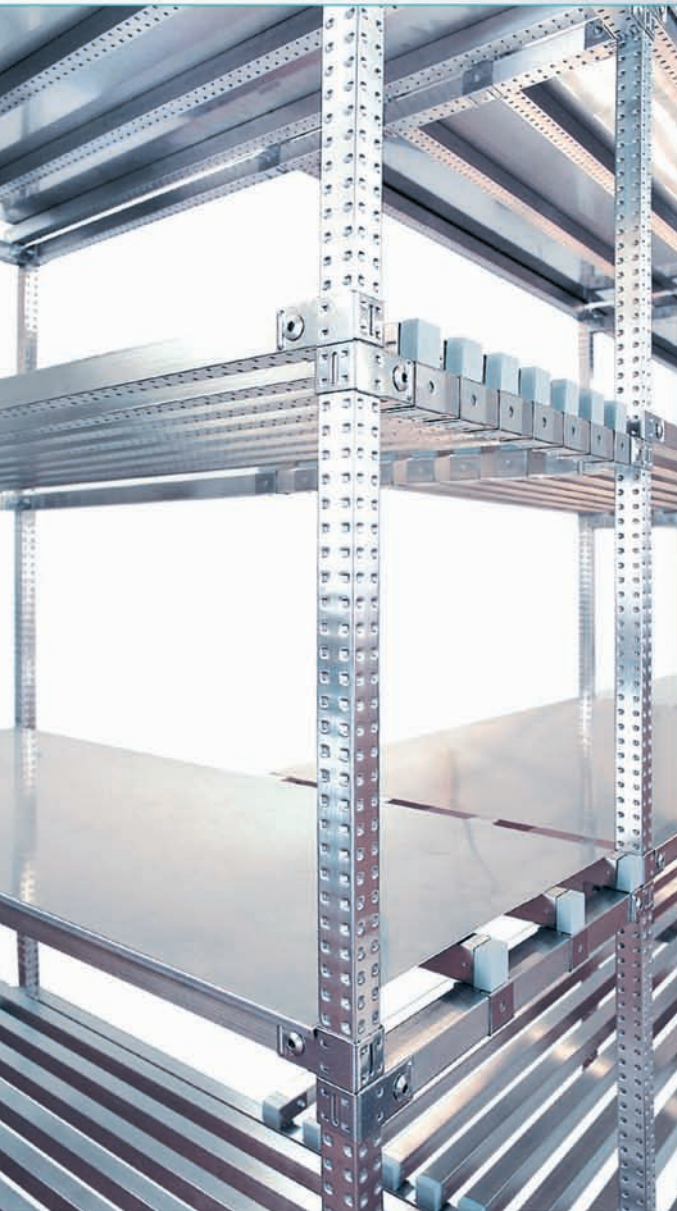

SUPER INOX

stainless steel
shelving

MODULAR STEEL STORAGE SYSTEMS

METALSISTEM

SUPER INOX

stainless steel shelving

The innovative SUPER INOX stainless steel shelving series provides a comprehensive answer to modern hygiene standards and corrosion resistance requirements for the food industry, as well as pharmaceutical and chemical sectors. This shelving system is suited for applications in refrigerated cells, industrial kitchens and food preparation industries as well as pharmaceutical and corrosive chemicals processing laboratories. It is also highly suited for interior design and shopfitting purposes.

SUPER INOX is adaptable to any requirement or dimension. This system has been designed to hinder the formation of condensation or water stagnation and can be supplied both with smooth or slatted shelves. The upright profiles are closed box sections providing connection locations for beams and spacer bars at a constant pitch of 16.5 mm rising for the full height of the profile. Beam, secondary beams and spacer bars are smooth on all top faces, containing open drainage slits on the underside of the profiles, thus simplifying cleaning procedures. Numerous accessories are also available such as hooks, height adjustable stainless steel and plastic foot plates, plastic top caps, reinforced beams for corner units, white food grade polypropilene shelf panels and many more.

- **Extreme ease of assembly** and adaptability provided by corner units which permit all available spaces to be fully utilized.
- SUPER INOX has a **wide range of dimensions** suited to all applications. Numerous modular standard dimensions of uprights, spacer bars and beams guarantee **countless geometric configurations**.
- **Shelf panels can be adjusted in height** at a constant pitch of 16.5 mm.
- Frames are designed for a **load bearing capacity** of 2500 daN, whereas shelves have load bearing capacities up to 300 daN per shelf, with uniformly distributed loads.