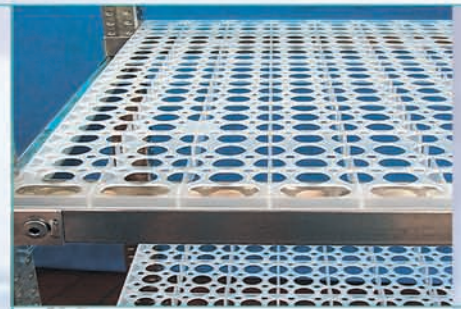

SUPER INOX

stainless steel
shelving

MODULAR STEEL STORAGE SYSTEMS

METALSISTEM

SUPER INOX

stainless steel shelving

The innovative SUPER INOX stainless steel shelving series provides a comprehensive answer to modern hygiene standards and corrosion resistance requirements for the food industry, as well as pharmaceutical and chemical sectors. This shelving system is suited for applications in refrigerated cells, industrial kitchens and food preparation industries as well as pharmaceutical and corrosive chemicals processing laboratories. It is also highly suited for interior design and shopfitting purposes.

SUPER INOX is adaptable to any requirement or dimension. This system has been designed to hinder the formation of condensation or water stagnation and can be supplied both with smooth or slatted shelves. The upright profiles are closed box sections providing connection locations for beams and spacer bars at a constant pitch of 16.5 mm rising for the full height of the profile. Beam, secondary beams and spacer bars are smooth on all top faces, containing open drainage slits on the underside of the profiles, thus simplifying cleaning procedures. Numerous accessories are also available such as hooks, height adjustable stainless steel and plastic foot plates, plastic top caps, reinforced beams for corner units, white food grade polypropilene shelf panels and many more.

- **Extreme ease of assembly** and adaptability provided by corner units which permit all available spaces to be fully utilized.
- SUPER INOX has a **wide range of dimensions** suited to all applications. Numerous modular standard dimensions of uprights, spacer bars and beams guarantee **countless geometric configurations**.
- **Shelf panels can be adjusted in height** at a constant pitch of 16.5 mm.
- Frames are designed for a **load bearing capacity** of 2500 daN, whereas shelves have load bearing capacities up to 300 daN per shelf, with uniformly distributed loads.