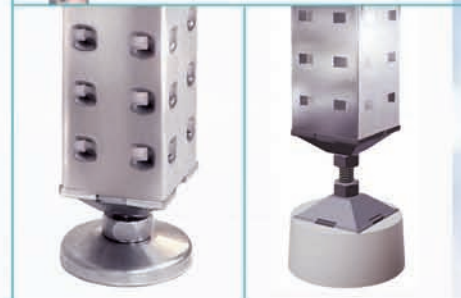

SUPER INOX

stainless steel
shelving

MODULAR STEEL STORAGE SYSTEMS

METALSISTEM

SUPER INOX

stainless steel shelving

The innovative SUPER INOX stainless steel shelving series provides a comprehensive answer to modern hygiene standards and corrosion resistance requirements for the food industry, as well as pharmaceutical and chemical sectors. This shelving system is suited for applications in refrigerated cells, industrial kitchens and food preparation industries as well as pharmaceutical and corrosive chemicals processing laboratories. It is also highly suited for interior design and shopfitting purposes.

SUPER INOX is adaptable to any requirement or dimension. This system has been designed to hinder the formation of condensation or water stagnation and can be supplied both with smooth or slatted shelves. The upright profiles are closed box sections providing connection locations for beams and spacer bars at a constant pitch of 16.5 mm rising for the full height of the profile. Beam, secondary beams and spacer bars are smooth on all top faces, containing open drainage slits on the underside of the profiles, thus simplifying cleaning procedures. Numerous accessories are also available such as hooks, height adjustable stainless steel and plastic foot plates, plastic top caps, reinforced beams for corner units, white food grade polypropilene shelf panels and many more.

- **Extreme ease of assembly** and adaptability provided by corner units which permit all available spaces to be fully utilized.
- SUPER INOX has a **wide range of dimensions** suited to all applications. Numerous modular standard dimensions of uprights, spacer bars and beams guarantee **countless geometric configurations**.
- **Shelf panels can be adjusted in height** at a constant pitch of 16.5 mm.
- Frames are designed for a **load bearing capacity** of 2500 daN, whereas shelves have load bearing capacities up to 300 daN per shelf, with uniformly distributed loads.